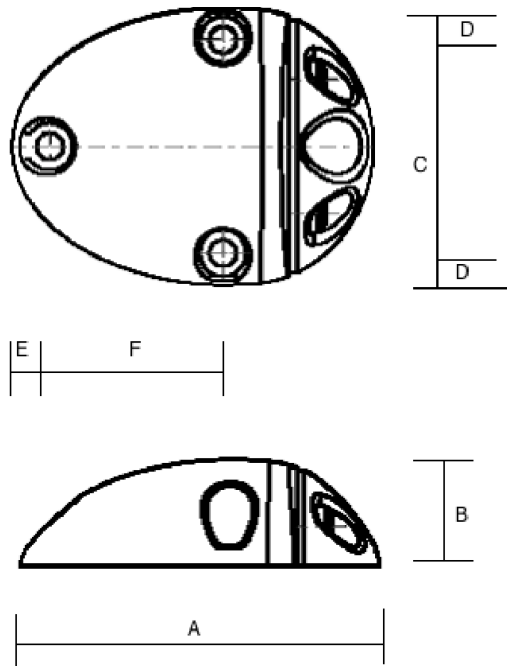

Side Entry Deck Gland SE7

Part Number	A1-SE7
Description	<p>Waterproof / dustproof (to IP68) gland with parallel low profile cable entry.</p> <p>Cable Size: 2 x 3mm – 2 x 6mm (3 pre-moulded bungs, no drilling required)</p> <p>Material: Plastic Grey, Plastic White</p>
Application	<p>Allows a cable to pass through a flat surface while protecting against the ingress of water and dust. Ideal for electrical power, aerial or data communications cables and fibre optics. Recommended for use on boats caravans and RV's as well as data communication, construction and renewable energy industries due to its rugged design and capability to perform in the harshest of environments.</p>

Reference	Dimension mm
A	82
B	24
C	62
D	7.5
E	9.5
F	41

Designed for the Marine industry – IP68 for all applications