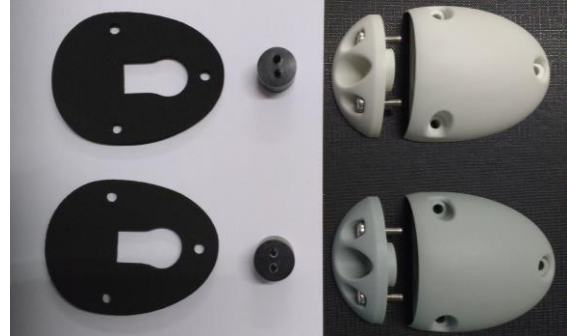

Side Entry Deck Gland SE7

Part Number	A1-SE7
Description	<p>Waterproof / dustproof (to IP68) gland with parallel low profile cable entry.</p> <p>Cable Size: 2 x 3mm – 2 x 6mm (3 pre-moulded bungs, no drilling required)</p> <p>Material: Plastic Grey, Plastic White</p>
Application	<p>Allows a cable to pass through a flat surface while protecting against the ingress of water and dust. Ideal for electrical power, aerial or data communications cables and fibre optics. Recommended for use on boats caravans and RV's as well as data communication, construction and renewable energy industries due to its rugged design and capability to perform in the harshest of environments.</p>

Reference	Dimension mm
A	82
B	24
C	62
D	7.5
E	9.5
F	41

Designed for the Marine industry – IP68 for all applications